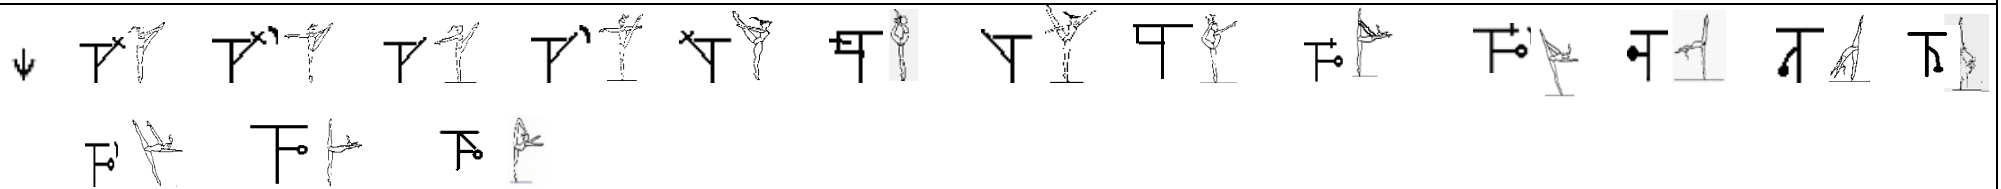

FÉDÉRATION INTERNATIONALE DE GYMNASTIQUE

2013-2016 RHYTHMIC GYMNASTICS CODE OF POINTS - SYMBOLS TABLES

For use in the completion of the official Difficulty forms

APPARATUS	
U	
O	
●	
⊗	
	C CC C[↗] CR CRR CRR3 CRRR

FÉDÉRATION INTERNATIONALE DE GYMNASTIQUE

2013-2016 RHYTHMIC GYMNASTICS CODE OF POINTS - **SYMBOLS TABLES**

For use in the completion of the official Difficulty forms

BODY

SS

Jumps / Leaps

< ~ v

FÉDÉRATION INTERNATIONALE DE GYMNASTIQUE

2013-2016 RHYTHMIC GYMNASTICS CODE OF POINTS - SYMBOLS TABLES

For use in the completion of the official Difficulty forms

Balances

○ ○

FÉDÉRATION INTERNATIONALE DE GYMNASTIQUE

2013-2016 RHYTHMIC GYMNASTICS CODE OF POINTS - **SYMBOLS TABLES**